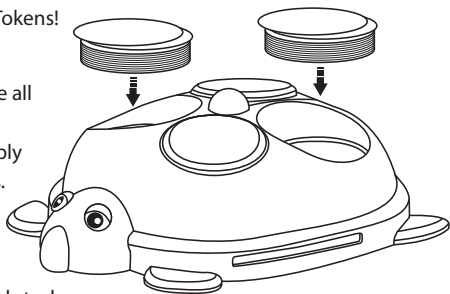

For 1 or More Players
Ages 3 & Up

Spurtle

Contents

Turtle Double-Token Shooter, 20 Tokens, Sticker Sheet.

Object

Find the most matching Tokens!

Set Up

- Place the Turtle where all players can reach it.
- An adult needs to apply stickers to the Tokens. Place them on the blank, smooth side of the Tokens.
- Mix up the Tokens and stack 10 face-down in each of the slots.

Play

- The player who can say, "Spurtle Turtle" three times fast gets to go first! If no one can say it or if more than one player can say it, then the youngest player goes first.

- Press the button on the Turtle's back. One Token from each of the stacks will spurt out!
- The player who pressed the button picks up the Tokens and flips them over. If the pictures match, that player keeps the Tokens. If they do not match, that player places them face down on the playing surface.
- Once there are Tokens on the playing surface, you may try to find a match for each of the Tokens that just spurted out by turning over two of the face-down Tokens.
- Make sure to turn the Tokens over so that everyone can see them. You may want to try to remember where pictures are...it may make it easier for future matching!
- Keep the Tokens of any matches you find. Non-matched Tokens are placed face down on the playing surface.
- Players take turns pressing the Turtle's button until all Tokens are out.

Once all Tokens are out of the Turtle, and there are Tokens left face-down on the playing surface:

- On your turn, turn over any two Tokens so everyone can see them.
- If the pictures on the two Tokens match, you may keep them.
- If the pictures don't match, turn the Tokens back face down right where they are. Then it becomes the next player's turn.
- Continue to take turns looking for matches and collecting pairs of matching pictures until all of the Tokens have been matched.